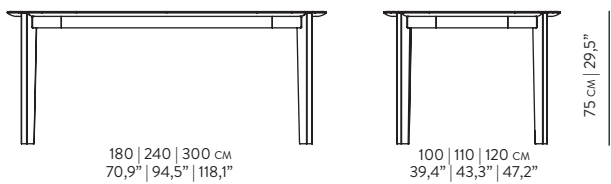

SOMA DINING TABLE
by CHRISTIAN HAAS

COLOR OPTIONS

WALNUT OAK OAK BLACK OAK SMOKED

REFERENCES

WMJCH001C AOK 1800 **WMJCH001N** WALNUT 1800
WMJCH002C AOK 2400 **WMJCH001N** WALNUT 2400
WMJCH003C AOK 3000 **WMJCH002N** WALNUT 3000

DIMENSIONS

	SOMA 1800	SOMA 2400	SOMA 3000
WIDTH	180 CM | 70,9"	240 CM | 94,5"	300 CM | 118,1"
DEPTH	100 CM | 39,4"	110 CM | 43,3"	120 CM | 47,2"
HEIGHT	75 CM | 29,5"	75 CM | 29,5"	75 CM | 29,5"

MATERIALS

STRUCTURE WALNUT | OAK | OAK BLACK | OAK SMOKED

PACKAGING

	SOMA 1800	SOMA 2400	SOMA 3000
DIMENSIONS	190 | 96 CM 108 | 79 CM 17 | 27 CM 74,8" | 37,8" 42,5" | 31,1" 6,7" | 10,6"	250 | 113 CM 118 | 84 CM 17 | 30 CM 98,4" | 44,5" 46,5" | 33,0" 6,7" | 11,8"	310 | 130 CM 128 | 90 CM 17 | 35 CM 122,0" | 51,2" 50,4" | 35,4" 6,4" | 13,8"

VOLUME

0,349 | 0,205 M³ 12,325 | 7,240 FT³	0,502 | 0,285 M³ 17,728 | 10,065 FT³	0,675 | 14,479 M³ 23,837 | 10,065 FT³

WEIGHT

89,0 KG | 196,2 LB	92,0 KG | 202,8 LB	120,0 KG | 264,6 LB

PRODUCTION TIME IS BETWEEN 6 TO 8 WEEKS. DELIVERY TIME IS NOT INCLUDED.

ALL OF OUR FURNITURE CAN BE CUSTOMIZED AND IT'S AVAILABLE IN DIFFERENT FINISHES.

PLEASE NOTE THAT THE COLOURS AND MATERIALS SHOWN ARE FOR REFERENCE ONLY AND SMALL VARIATIONS MAY OCCUR.